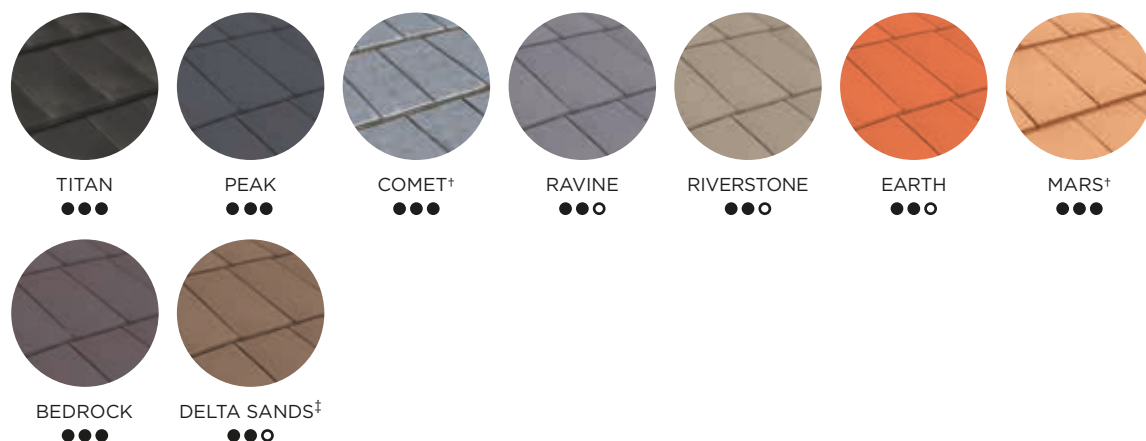

TERRACOTTA COLOUR RANGE

MARSEILLE

NOUVEAU

NULLARBOR

ELEMENTAL™ COLOUR RANGE

CONCRETE COLOUR RANGE

ELABANA

BARRAMUNDI
●●●

SAMBUCA
●●●

BABYLON
●●●

ANISEED
●●●

WILD RICE
●●○

CHILLI
●●●

SALT SPRAY*
●○○

SAFFRON*
●○○

TUDOR[^]

BARRAMUNDI
●●●

SAMBUCA
●●●

CHOCOLATE
●●●

ANISEED
●●●

SAFFRON
●●○

ATURA / HORIZON

BARRAMUNDI
●●●

SAMBUCA
●●●

*These colours are available made to order in VIC, TAS and SA with a 4 week lead time. ^Tudor is a standard product in VIC, SA and TAS only.
‡Delta sands is available in Nullarbor in VIC only. †These colours have a metallic finish. For more information about this profile please call us on 1800 666 437.
Tile colour may vary from printed brochure.